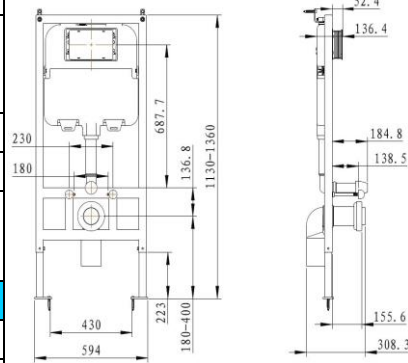

# FUZHOU RAJEYN ELECTRONIC SCI-TEC., LTD.

ADD: No 1 Shiziting Road, Cangshan district, Fuzhou city, Fujian Province P.C.: 350008  
 Email: info@rajeyn.com Tel: +86-591-83519869

General Information	
Model	RJY-32-G301AD
Type	Automatic Concealed Cistern
Material	Tempered Glass Control Panel
Net Weight	1.25kg
Gross Weight	1.45kg
Warranty	One Year
Technical Parameters	
Working Voltage	DC6V&AC100-240V
Average static power	<40uA
Instant dynamic power	<800uA
Default Sensor distance	70±7cm cm to Standard White Board (About 55cm to Human Body)
Adjustable Sensor Range	50-80cm to Standard White Board
Response Time	3S
Flush duration	Usage time less than 90s: half flush; Usage time more than 90s: full flush
Flush Volume	2.5L/4.5L OR 3L/6L
Water Pressure	No Requirement (Pneumatic type)
Include	Sensor control panel/Water tank/Iron bracket
Package Information	
Inner package	295*190*125mm
Outer package	610*400*270mm
Quantity per carton	8